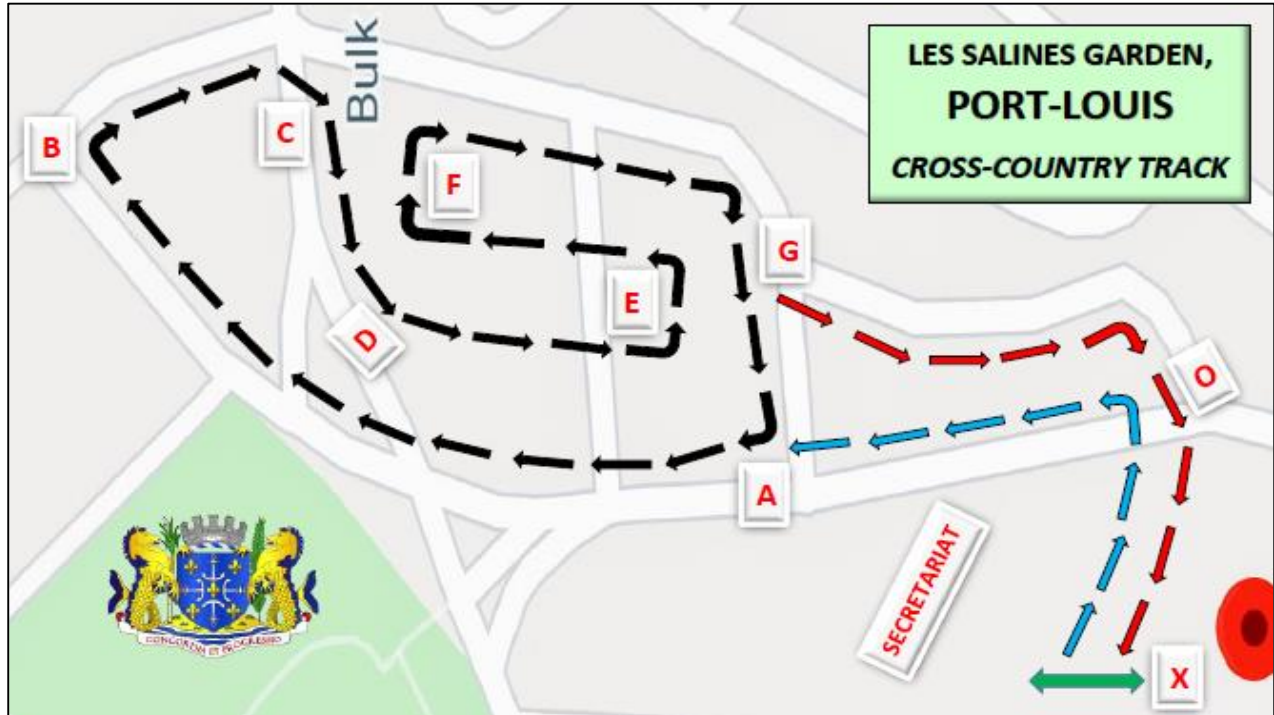

## VITAL CROSS COUNTRY LEAGUE 2020

3<sup>rd</sup> Leg – Les Salines Garden, PORT-LOUIS

Saturday 7<sup>th</sup> March 2020

LOOP	A – B – C – D – E – F – G – A	1.1 Kms
------	-------------------------------	---------

1	08:40	<b>FUN RUN</b> (i) Kids & (ii) Open	(ii) Dep A + 1 Loop + O - X	<b>1.3 Kms</b>
			(iii) Dep A + 2 Loops + O - X	<b>2.4 Kms</b>
2	09:00	<b>U12 (W)</b>	Dep A + 1 Loop + O - X	<b>1.3 Kms</b>
3	09:10	<b>U12 (M) &amp; U14 (W)</b>	Dep E – F – G – A + 1 Loop + O - X	<b>1.8 Kms</b>
4	09:25	<b>U14 (M) &amp; U16 (W)</b>	Dep X + 2 Loops + O - X	<b>2.6 Kms</b>
5	09:40	<b>U16 (M) &amp; U18 (W)</b>	Dep A + 3 Loops + O - X	<b>3.5 Kms</b>
6	10:00	<b>SEN (M)</b>	Dep X + 7 Loops + O - X	<b>8.2 Kms</b>
7	10:30	<b>U18 (M) &amp; MAS (W) &amp; U20 / SEN (W)</b>	Dep A + 4 Loops + O - X	<b>4.6 Kms</b>
8	10:50	<b>U20 (M) &amp; MAS (M)</b>	Dep A + 6 Loops + O - X	<b>6.8 Kms</b>