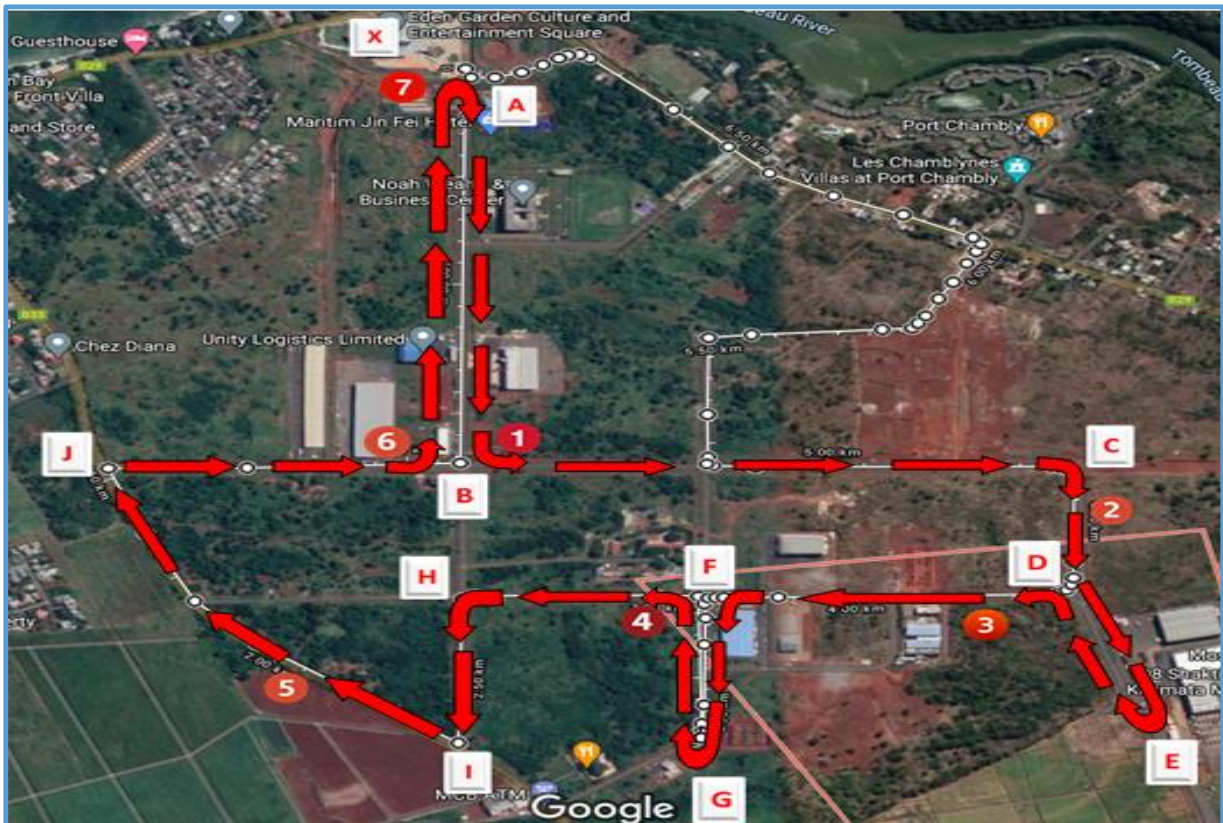

ROAD RACES 2020

Final Leg –

Eden Garden Culture and Entertainment Square, Jin Fei Smart City
Sunday 8th November 2020

LOOP	A – B – C – D – E – D – F – G – F – H – I – J – B – A	7 Kms
-------------	--	--------------

Start / Arrival – “X” - In front of the Eden Garden Culture and Entertainment Square)

1	07 H 00	SEMI MARATHON	Start X - 3 Loops – X	21.1 Kms
2	08 H 15	ROAD RACE	Start X - 1 Loop – X	7 Kms
3	09 H 00	FUN RUN (Open)	Start X - A – B – H – B – A – X	2.5 Kms